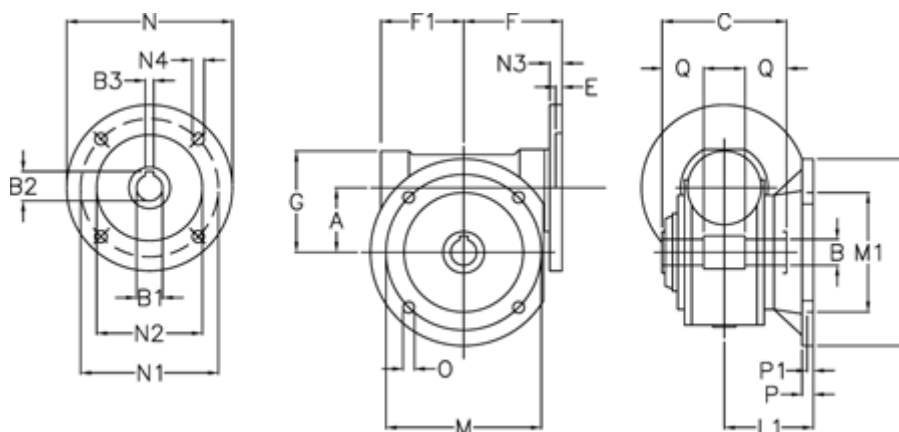

Data Sheet

Article number: 390213010053510

Description: Worm gear
VF 130-FC2-100-90B5, without lubrication

Measures

A = 130	F1 = 154	N2 = 130
B = 45 H7	G = 195	N3 = 17
B1 E7 = 24	L = 320	N4 = 11
B2 = 27.3	L1 = 137.5	O = 16
B3 H9 = 8	M = 255	P = 20
C = 165	M1 = 180	P1 = 12
E = 0.5	N = 200	Q = 52.5
F = 185	N1 = 165	